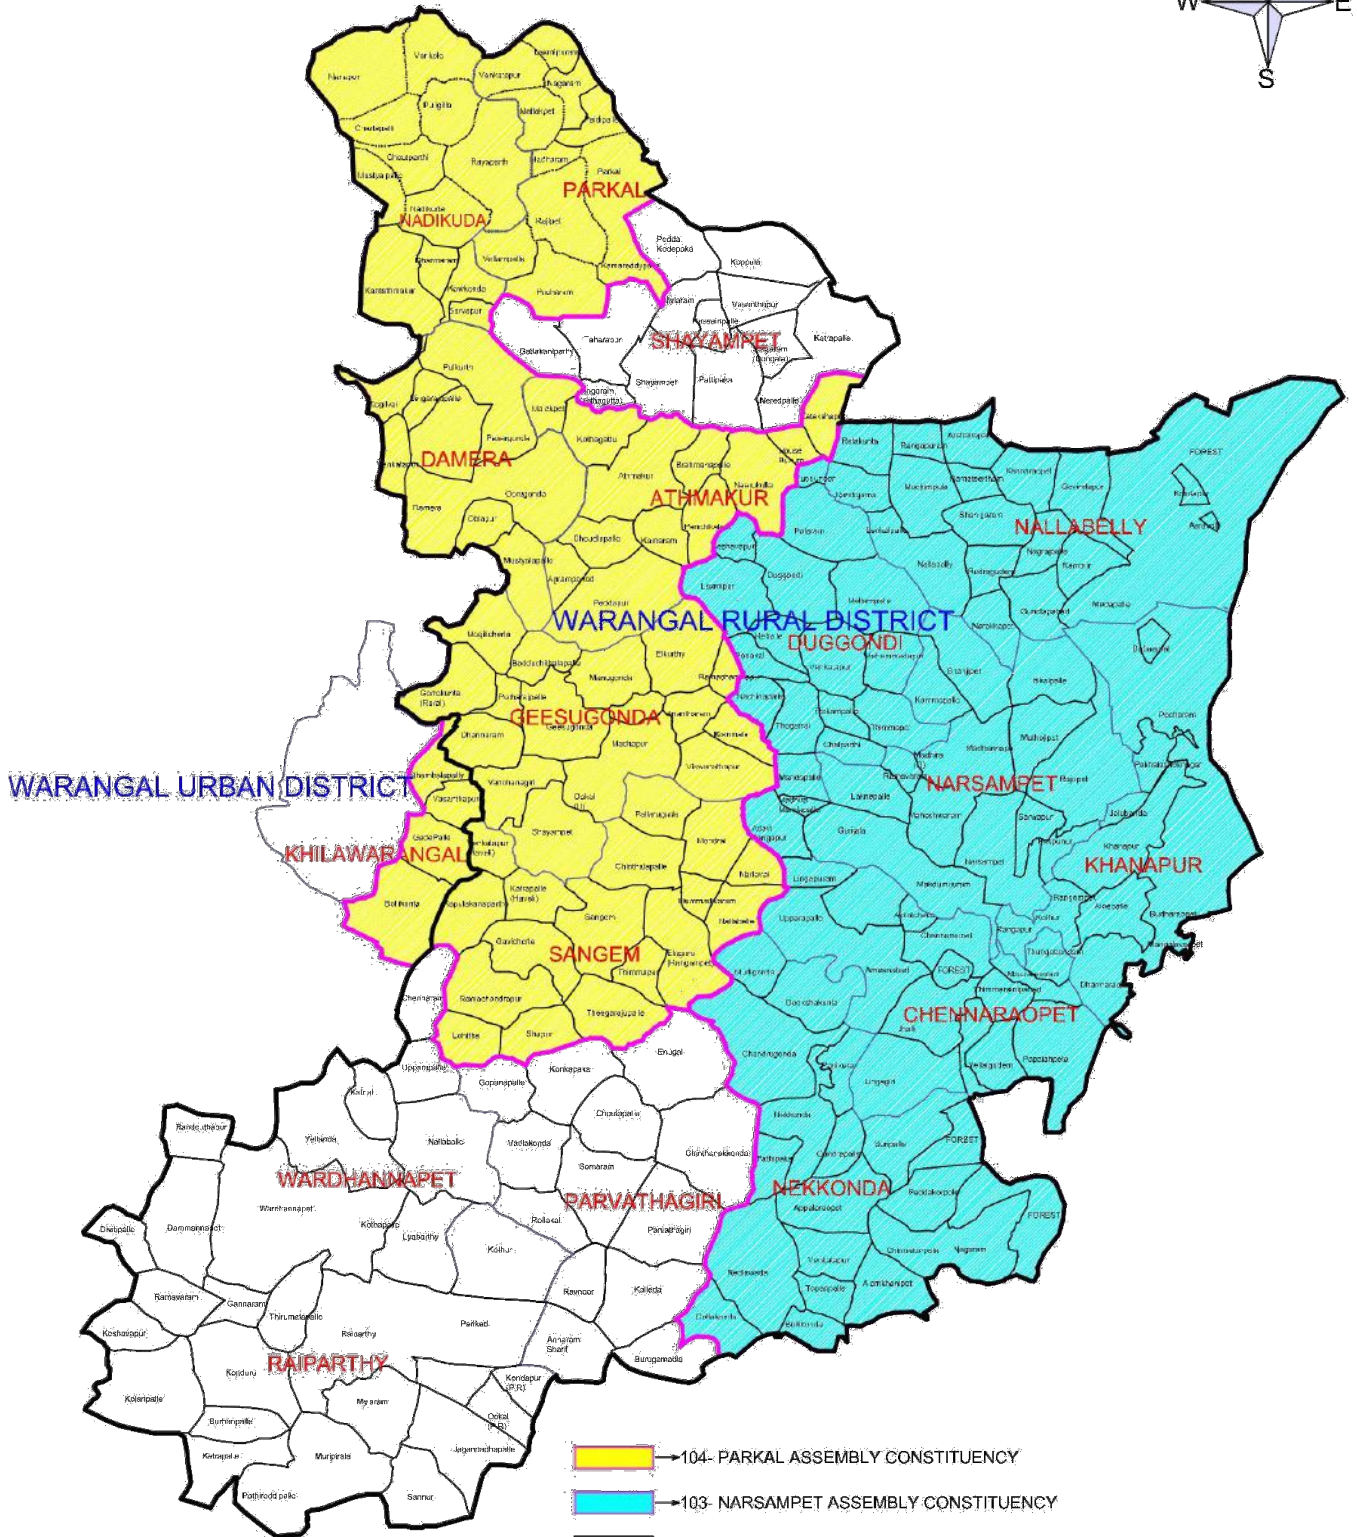

GENERAL ELECTIONS-2018

DISTRICT PROFILE

WARANGAL RURAL

DISTRICT

WARANGAL RURAL DISTRICT

104- PARKAL ASSEMBLY CONSTITUENCY
103- NARSAMPET ASSEMBLY CONSTITUENCY

**103-NARSAMPET ASSEMBLY SEGEMENT WITH IN
16-MAHABUBABAD(ST) PARLIAMENTARY CONSTITUENCY**

CONSTITUENCY MAP

104- PARKAL ASSEMBLY CONSTITUENCY WITH IN 15-WARANGAL (SC) PARLIAMENTARY CONSTITUENCY

WARANGAL (RURAL) DISTRICT PROFILE

After formation of Telangana State, the Government of Telangana has created (31) Districts. The Warangal (Rural) District is newly formed District from erstwhile Warangal District on 11-10-2016

I. LAND AND PEOPLE

1. Geographical Area	:	2094.66 Sq. KMs
2. Population (Census 2011)	:	718537
a) Male	:	360315
b) Female	:	358222
3. Density of Population	:	343 per Sq.KM
4. Literates	:	343790 (47.85%)
5. Scheduled Caste Population	:	128568 (17.9%)
6. Scheduled Tribe Population	:	105300 (14.7%)
7. No. of households	:	187525

III. POLLING STATIONS

There are total (504) polling stations in (2) Assembly Segments located in (14) Mandals, as shown hereunder

Sl. No.	No. & Name of AC	Name of the Mandal	No. of Polling Stations	Remarks
1	103-Narsampet	Narsampet	69	—
		Chennaraopet	38	—
		Duggondi	49	—
		Khanapur	27	—
		Nallabelli	36	—
		Nekkonda	47	—
		TOTAL	266	—