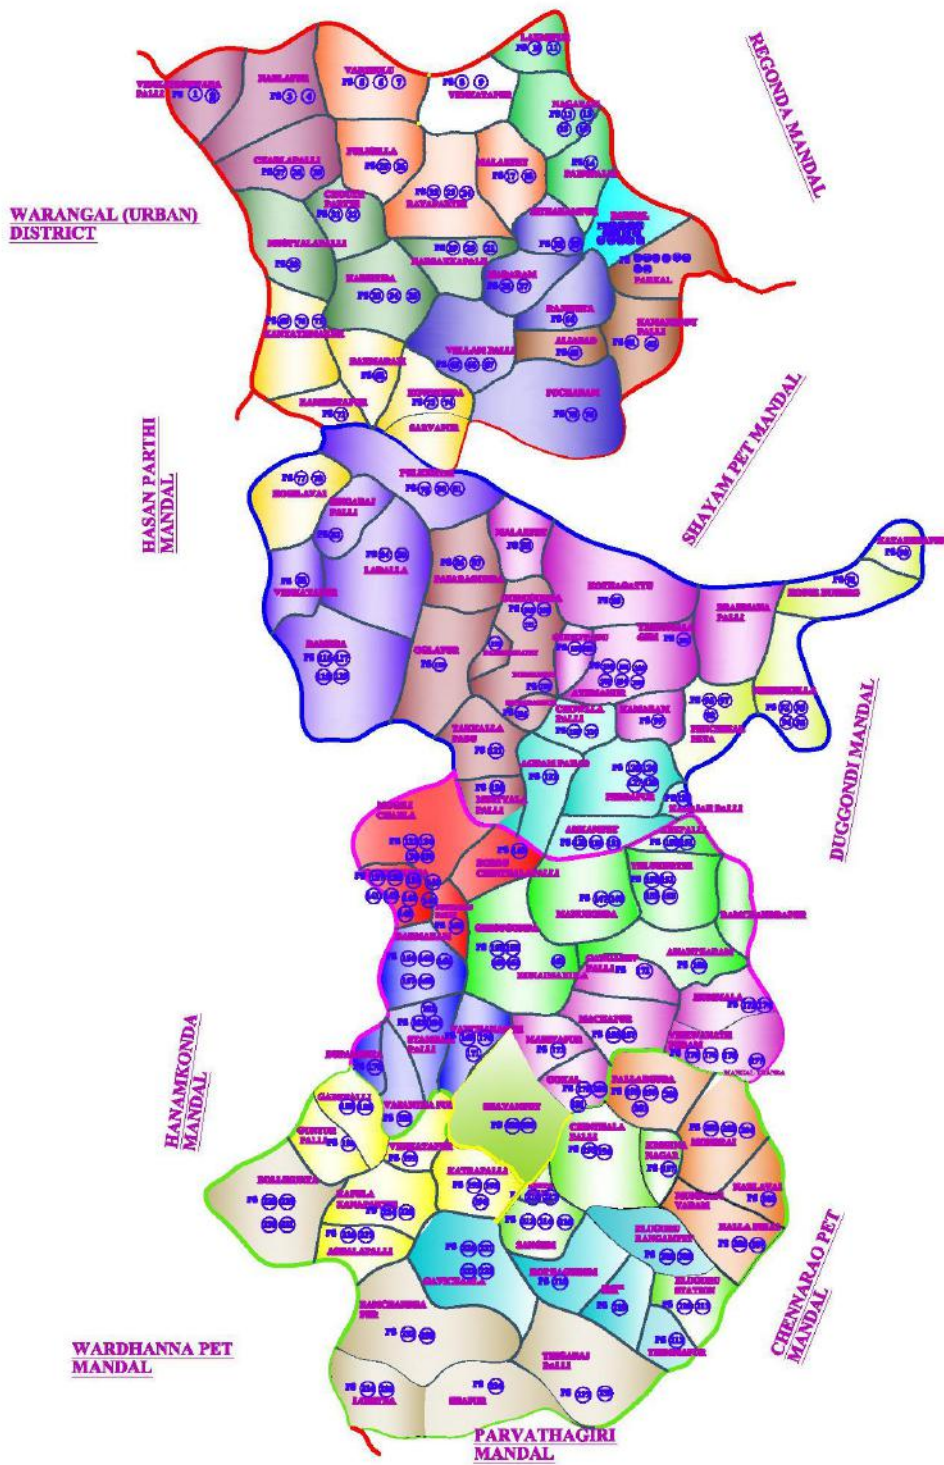

GENERAL ELECTIONS-2018

DISTRICT PROFILE

WARANGAL RURAL

DISTRICT

WARANGAL RURAL DISTRICT

104- PARKAL ASSEMBLY CONSTITUENCY
103- NARSAMPET ASSEMBLY CONSTITUENCY

**103-NARSAMPET ASSEMBLY SEGEMENT WITH IN
16-MAHABUBABAD(ST) PARLIAMENTARY CONSTITUENCY**

CONSTITUENCY MAP

104- PARKAL ASSEMBLY CONSTITUENCY WITH IN 15-WARANGAL (SC) PARLIAMENTARY CONSTITUENCY

WARANGAL (RURAL) DISTRICT PROFILE

After formation of Telangana State, the Government of Telangana has created (31) Districts. The Warangal (Rural) District is newly formed District from erstwhile Warangal District on 11-10-2016

I. LAND AND PEOPLE

1. Geographical Area	:	2094.66 Sq. KMs
2. Population (Census 2011)	:	718537
a) Male	:	360315
b) Female	:	358222
3. Density of Population	:	343 per Sq.KM
4. Literates	:	343790 (47.85%)
5. Scheduled Caste Population	:	128568 (17.9%)
6. Scheduled Tribe Population	:	105300 (14.7%)
7. No. of households	:	187525

III. POLLING STATIONS

There are total (504) polling stations in (2) Assembly Segments located in (14) Mandals, as shown hereunder

Sl. No.	No. & Name of AC	Name of the Mandal	No. of Polling Stations	Remarks
1	103-Narsampet	Narsampet	69	—
		Chennaraopet	38	—
		Duggondi	49	—
		Khanapur	27	—
		Nallabelli	36	—
		Nekkonda	47	—
		TOTAL	266	—