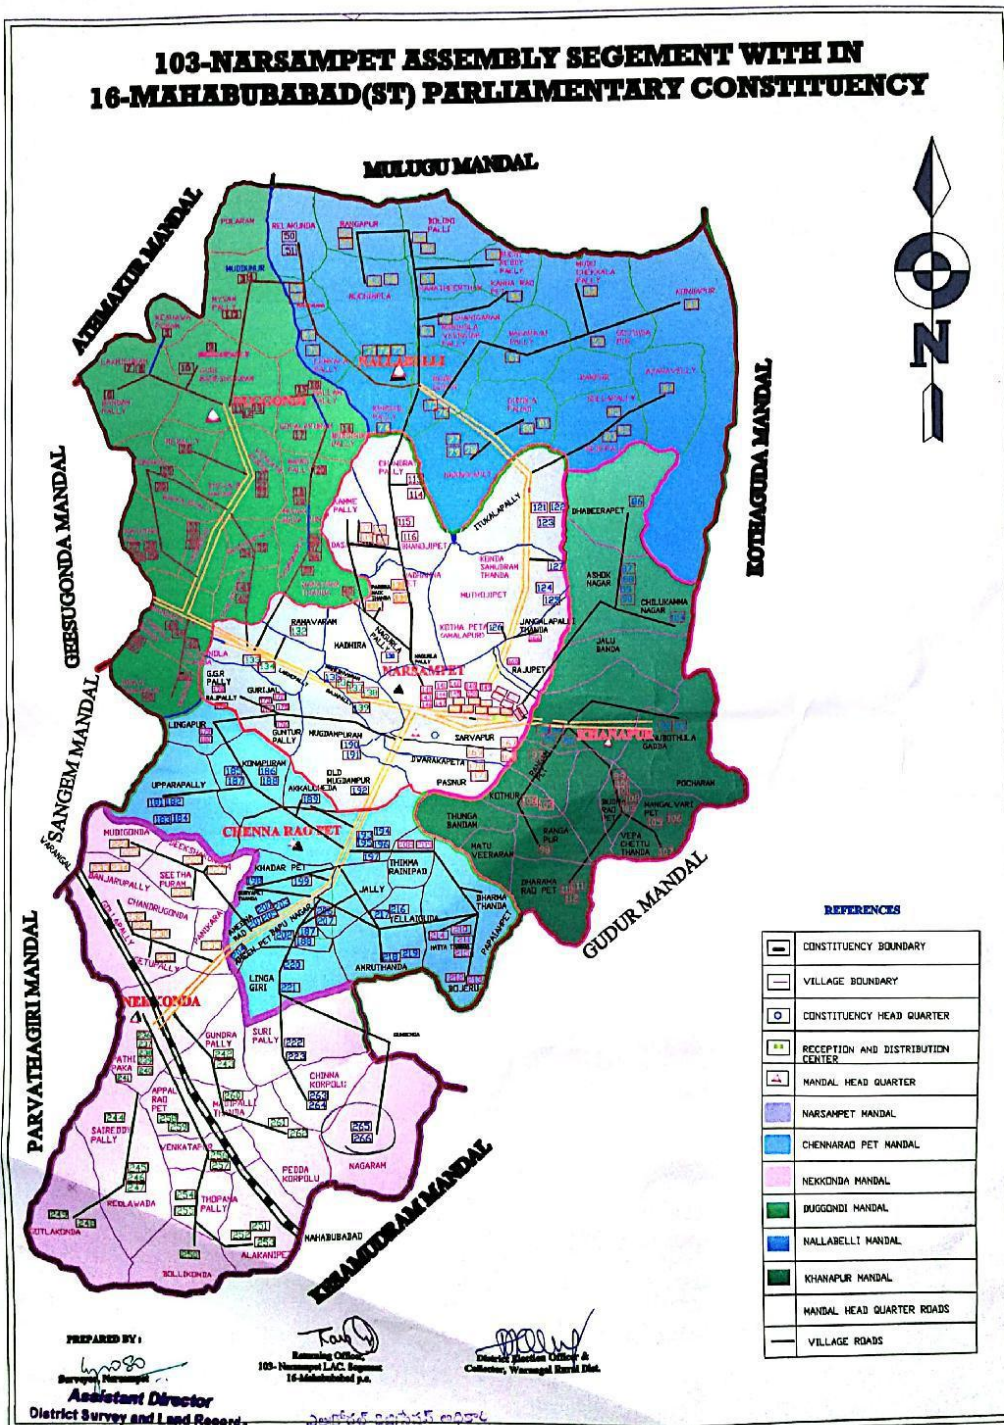

GENERAL ELECTIONS-2018

DISTRICT PROFILE

WARANGAL RURAL

DISTRICT

WARANGAL RURAL DISTRICT

104- PARKAL ASSEMBLY CONSTITUENCY
103- NARSAMPET ASSEMBLY CONSTITUENCY

**103-NARSAMPET ASSEMBLY SEGEMENT WITH IN
16-MAHABUBABAD(ST) PARLIAMENTARY CONSTITUENCY**

CONSTITUENCY MAP

104- PARKAL ASSEMBLY CONSTITUENCY WITH IN 15-WARANGAL (SC) PARLIAMENTARY CONSTITUENCY

WARANGAL (RURAL) DISTRICT PROFILE

After formation of Telangana State, the Government of Telangana has created (31) Districts. The Warangal (Rural) District is newly formed District from erstwhile Warangal District on 11-10-2016

I. LAND AND PEOPLE

1. Geographical Area	:	2094.66 Sq. KMs
2. Population (Census 2011)	:	718537
a) Male	:	360315
b) Female	:	358222
3. Density of Population	:	343 per Sq.KM
4. Literates	:	343790 (47.85%)
5. Scheduled Caste Population	:	128568 (17.9%)
6. Scheduled Tribe Population	:	105300 (14.7%)
7. No. of households	:	187525